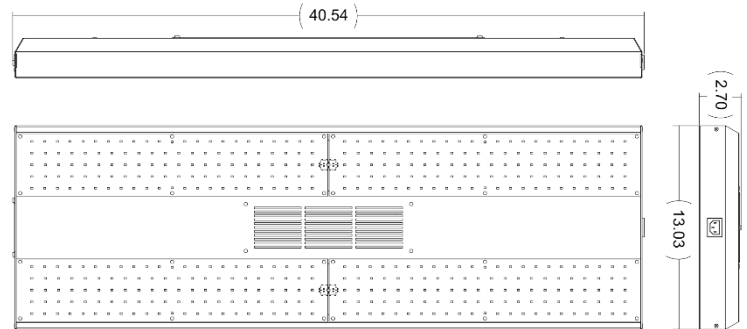

CTV-185

200W Grow Light - Veg

FEATURES

- Industry leading performance.
- Standard 1X4 footprint.
- Patented spectrum.
- Natural white light.
- Suitable for CEA use with all crops.
- Controls compatible, 0%-100%.
- Ideally suited for veg applications.
- Architectural white powder coated aluminum housing.
- Made in the USA.
- Easy installation and operation.
- Ships with a 10' cord, NEMA 6-15P plug, and 5-15P adaptor.

ORDERING INFORMATION

Example: CTV-185-U-ST-10U

Series	Wattage	Spectrum		Voltage		Options	
		U	Universal	ST	HV	10U	10' cord & plug
CTV	185			ST	120-277V		
				HV	180-528V		

SPECIFICATIONS

Light Source	LED
Spectra	Patented
Efficacy	2.3 $\mu\text{mol}/\text{J}$
PPF	384 μmol
Input Power	200W MAX (180 TYP)
Input Voltage / Current	120 @1.42A 240 @0.71A 277 @0.62A
L/W/H Weight	40.5 / 13 / 3 / 9lbs
Mounting Height	>12 Inches
Operating Temperature	-40°C - 40°C (-40°F - 104°F)
Thermal Management	Passive convection