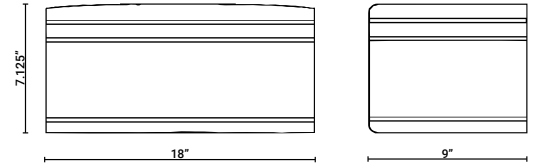

HDCSHM

18" Half-Moon LED Wallpack with a Die Cast Aluminum Body and Impact Resistant Glass Lens

Finishes: Bronze (BRZ), White (WH), Black (BLK), Silver (SL) and Custom Colors (CC)

Dimensions: 118.00"L x 7.125"H x 9.00"E

Notes/ Certifications/Warranty

- Universal Voltage- 120-277V Standard
- Power Factor >0.90 - THD <20
- Type IV Distribution
- 4" x 4" Gasketed Wall Plate allows the Installer to Quickly Mount and Wire the Fixture without Opening the Housing
- Buy American Act Compliant
- Dark Sky
- DLC
- cETLus Listed for Wet Locations
- IP-65 Rated
- Standard Operating Temperature -20°C to 40°C. 0°C -40°C with EM Pack Option
- 5 Year Warranty