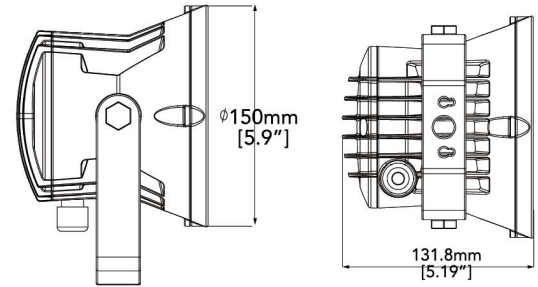

HDDL320

DOCK LIGHT SERIES:

PRODUCT SPECIFICATIONS

SYSTEM WATTAGE	23W
LUMENS	2900LM
EFFICACY	UP TO 126LPW
INPUT VOLTAGE	120V
CCT	4000K
CRI	> 70
WEIGHT	3.85lbs
AMBIENT TEMP.	-30 - 40°C
LED Performance	L70>50000h
STANDARD WARRANTY	5 Years

PRODUCT FEATURES

- Impact & weather resistant fixture with die cast housings and tempered glass lenses
- Individual optics for controlled beam
- Optional wall mount arm with different lengths(42" and 60")
- High quality chip and driver @ 5 year warranty

CATALOG NUMBER Example: (HDDL320-23W-40K-V7-N-ST-YE-42)

MODEL	WATTAGE	CCT	VOLTAGE	DIMMING OPTION	MECHANICAL ACCESSORIES	HOUSING FINISH	MOUNTING
HDDL320	23W	40K = 4000K	V7 = 120V	N = Non-Dimming	WG = Wire Guard ST = Standard	BZ = Bronze WH = White BK = Black SL = Silver GY = Gray YE = Yellow	60 = 60" Arm 42 = 42" Arm NA = None

MOUNTINGS/ACCESSORIES

DLL320-42ARM/42" DOCK LIGHT ARM

PHOTOMETRY

PHOTOMETRY

EDDL-320-23W-2HX2V
Mounting Height=10.00 FT

SCALE: 1 INCH = 10 FT.
LIGHT LOSS FACTOR = 1.00

MAXIMUM CALCULATED VALUE = 237.42 FC
FOOT CANDLE= 20