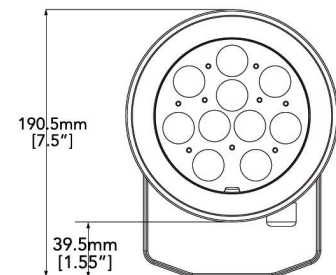

HDDL320

DOCK LIGHT SERIES:

PRODUCT SPECIFICATIONS

SYSTEM WATTAGE	23W
LUMENS	2900LM
EFFICACY	UP TO 126LPW
INPUT VOLTAGE	120V
CCT	4000K
CRI	> 70
WEIGHT	3.85lbs
AMBIENT TEMP.	-30 - 40°C
LED Performance	L70>50000h
STANDARD WARRANTY	5 Years

PRODUCT FEATURES

- Impact & weather resistant fixture with die cast housings and tempered glass lenses
- Individual optics for controlled beam
- Optional wall mount arm with different lengths(42" and 60")
- High quality chip and driver @ 5 year warranty

CATALOG NUMBER Example: (HDDL320-23W-40K-V7-N-ST-YE-42)

MODEL	WATTAGE	CCT	VOLTAGE	DIMMING OPTION	MECHANICAL ACCESSORIES	HOUSING FINISH	MOUNTING
HDDL320	23W	40K = 4000K	V7 = 120V	N = Non-Dimming	WG = Wire Guard ST = Standard	BZ = Bronze WH = White BK = Black SL = Silver GY = Gray YE = Yellow	60 = 60" Arm 42 = 42" Arm NA = None

MOUNTINGS/ACCESSORIES

DLL320-42ARM/42" DOCK LIGHT ARM

PHOTOMETRY

PHOTOMETRY

EDDL-320-23W-2HX2V
Mounting Height=10.00 FT

SCALE: 1 INCH = 10 FT.
LIGHT LOSS FACTOR = 1.00

MAXIMUM CALCULATED VALUE = 237.42 FC
FOOT CANDLE= 20