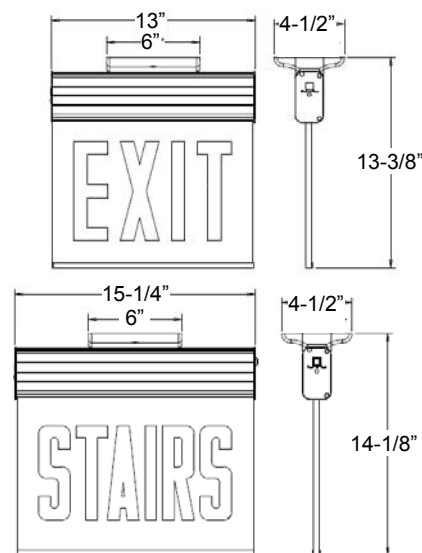

Dimensions

Electrical information

| | Supply Voltage | Max. Watts | Max Amps |
|-----------|----------------|------------|----------|
| AC models | 120V | 4.3W | 0.04A |
| AC models | 277V | 4.7W | 0.02A |
| EM models | 120V | 4.5W | 0.04A |
| EM models | 277V | 4.9W | 0.02A |