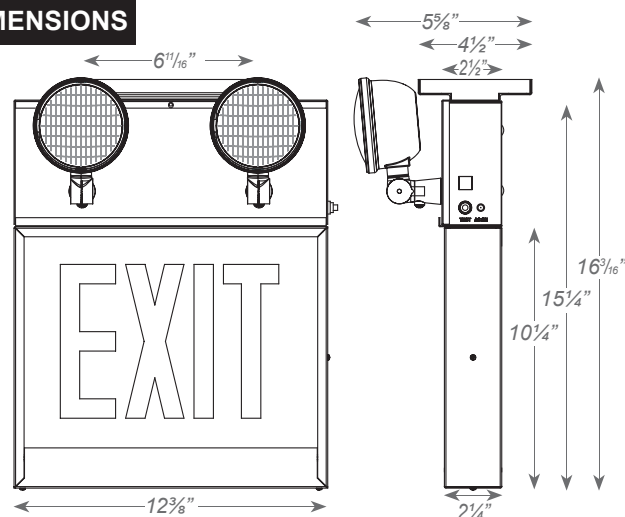

- Long lasting, energy efficient white LED exit sign illumination.
- Single or double face configuration.
- Two 6V 5.3W adjustable white LED lamp heads.

ELECTRICAL

- Dual 120/277 voltage standard.
- Charge rate/power "ON" LED indicator light and push-to-test switch for mandated code compliance testing.
- 6V sealed lead acid, maintenance-free, rechargeable battery.
- LVD (low voltage disconnect) prevents battery from deep discharge.
- Internal solid-state transfer switch automatically connects the internal battery to LED board and LED lamp heads for minimum 120 minute emergency illumination.
- Fully automatic solid-state, two-rate charger initiates battery charging to recharge a discharged battery in 24 hours.
- Remote capacity 10W available.

MOUNTING

- Mounting canopy included for top or end mount.
- Universal K/O pattern on back plate for wall mount.

HOUSING

- Durable 20-gauge steel construction.
- Neutral white or black finish.

WARRANTY/LISTING

DIMENSIONS

ELECTRICAL INFORMATION

CATALOG NUMBER	INPUT WATTS (W)		INPUT AMPS (A)	
	120V	277V	120V	277V
LSCALEDXTEU	12	13	0.12A	0.06A
LSCALEDXTEU-RC	12	13	0.12A	0.06A

ORDERING INFORMATION

Sample Part Number: **LSCALEDXTEU-1-R-W**