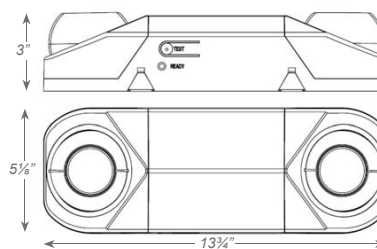

DIMENSIONS

Spacing

Mounting Height	8'	10'	12'
LSM6	25'	25'	20'
LSM6-LED	30'	35'	45'
LSM6-PLED	45'	50'	60'

MODEL	HOUSING COLOR	OPTIONS
LSM6	(blank) White	LED 3.6W High Lumen White LED Lamps
	B Black	USA Assembled in USA
		PLED 5.0W High Lumen White LED Lamps